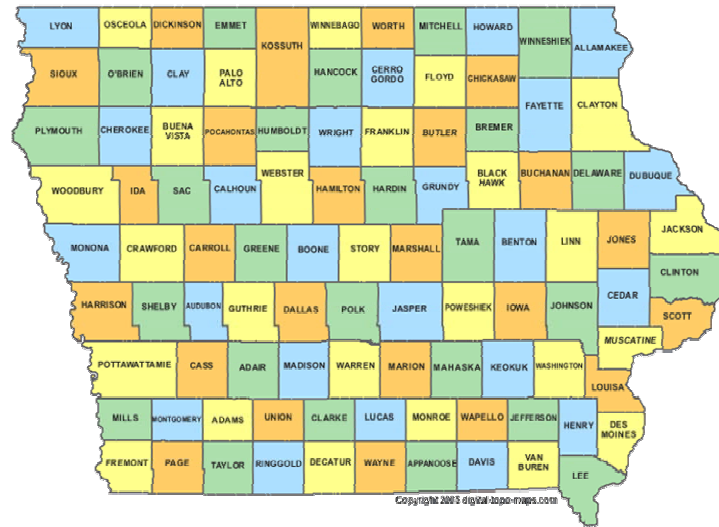

National Association of Conservation Districts

IOWA

CRP Dollars Obligated by County 1987 – 2006

	1987	1988	1989	1990	1991	1992	1993	1994	1995		
State Total	$5,174,413	$94,855,748	$113,104,713	$139,914,915	$158,100,932	$161,151,894	$170,043,433	$181,483,068	$181,483,068		
1996	1997	1998	1999	2000	2001	2002	2003	2004	2005	2006	
	$181,131,625	$179,624,388	$148,416,620	$137,670,735	$138,506,768	$153,262,048	$177,625,658	$188,035,137	$191,774,462	$195,966,729	$199,954,764

National Headquarters
509 Capitol Court, NE, Washington, DC 20002
Phone: (202) 547-6223 Fax: (202) 547-6450
www.nacdnet.org