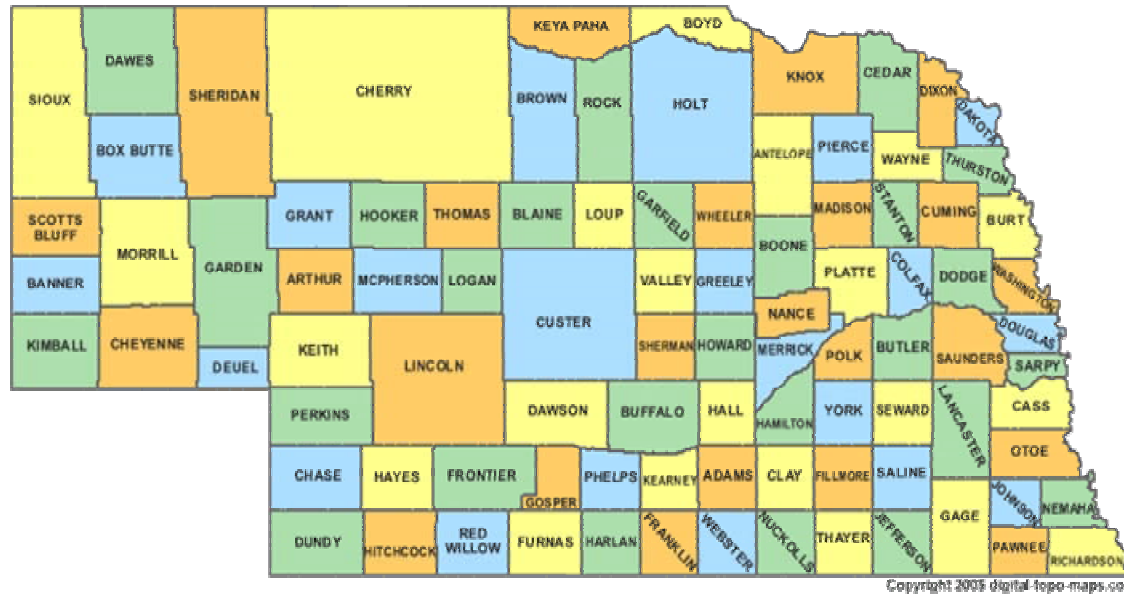

National Association of Conservation Districts

NEBRASKA

CRP Dollars Obligated by County 1987 – 2006

	1987	1988	1989	1990	1991	1992	1993	1994	1995		
State Total	\$3,313,250	\$37,602,297	\$54,064,178	\$64,408,848	\$72,499,802	\$73,087,286	\$75,101,759	\$76,983,371	\$76,983,371		
1996	1997	1998	1999	2000	2001	2002	2003	2004	2005	2006	
	\$76,872,360	\$76,681,657	\$69,007,877	\$56,302,420	\$53,355,515	\$55,176,022	\$60,555,130	\$61,259,946	\$62,229,803	\$65,395,134	\$66,193,555