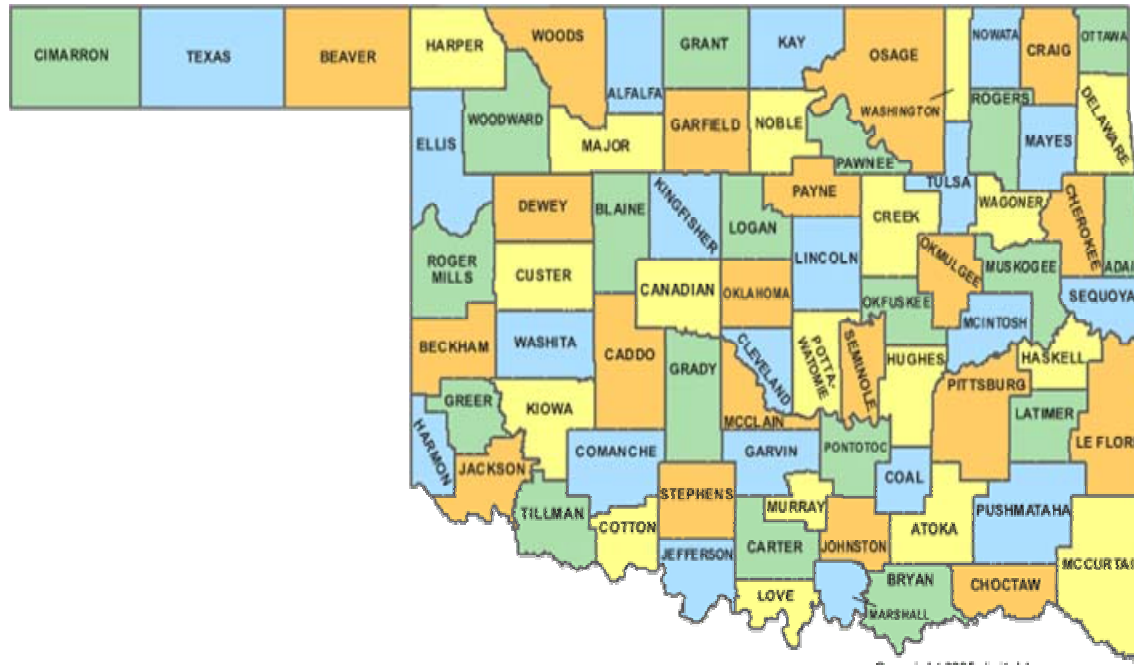

## OKLAHOMA CRP Dollars Obligated by County 1987 – 2006

Copyright 2005 digital-topo-maps.com

	1987	1988	1989	1990	1991	1992	1993	1994	1995	
<b>State Total</b>	\$2,177,467	\$15,666,210	\$36,943,708	\$43,166,090	\$48,140,915	\$48,363,561	\$49,298,471	\$49,689,849	\$49,689,849	
<b>1996</b>	<b>1997</b>	<b>1998</b>	<b>1999</b>	<b>2000</b>	<b>2001</b>	<b>2002</b>	<b>2003</b>	<b>2004</b>	<b>2005</b>	<b>2006</b>
\$49,651,005	\$48,936,306	\$48,054,151	\$34,051,238	\$32,543,898	\$32,200,945	\$33,260,876	\$33,169,999	\$33,114,855	\$33,395,986	\$33,261,829